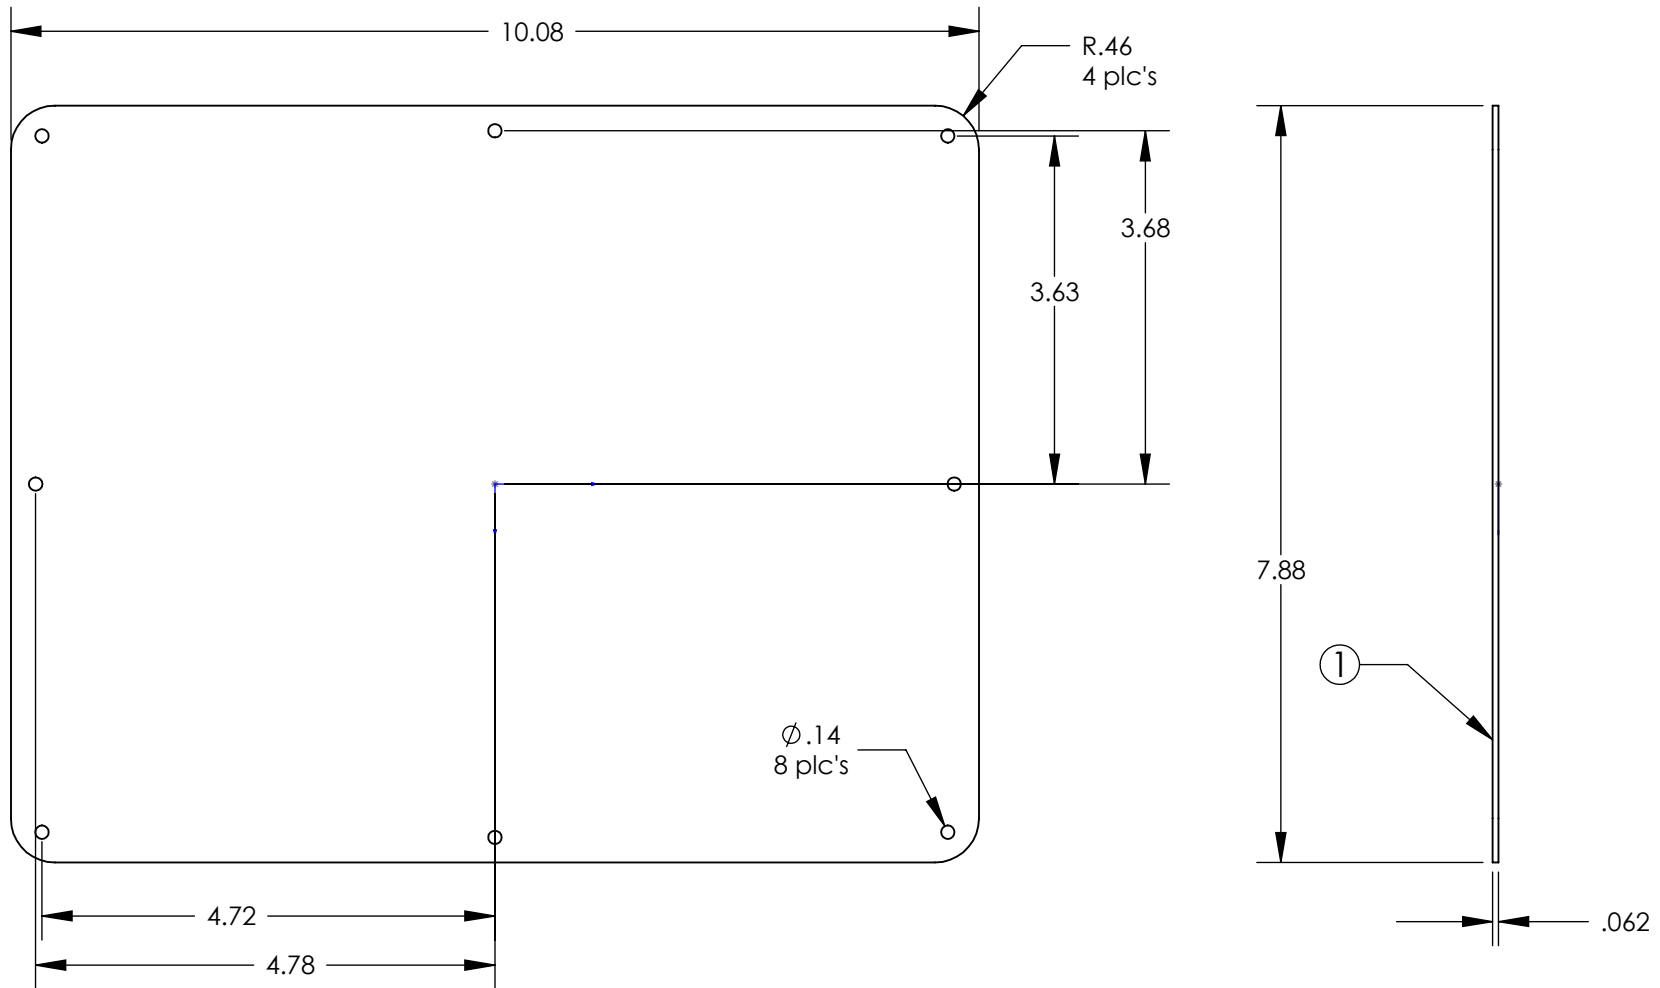

# SERPAC Electronic Enclosures 7350T 300 TOP PANEL KIT

**NOTES:**

- 1) PVC film this side.
- 2) Panel Kit includes:
  - 1 pc of pn 7151 120top aluminum panel.
  - 8 pcs of pn 6005 screws (#4 X 3/8").

### NOTES:

1) PVC film this side.

### 2) Panel Kit includes:

1 pc of pn 7152 120 bottom aluminum panel.

1 pc of pn 8101 Instrument panel O-ring for 120.

8 pcs of pn 8000 O-ring.

8 pcs of pn 6005 screws (#4 X 3/8").