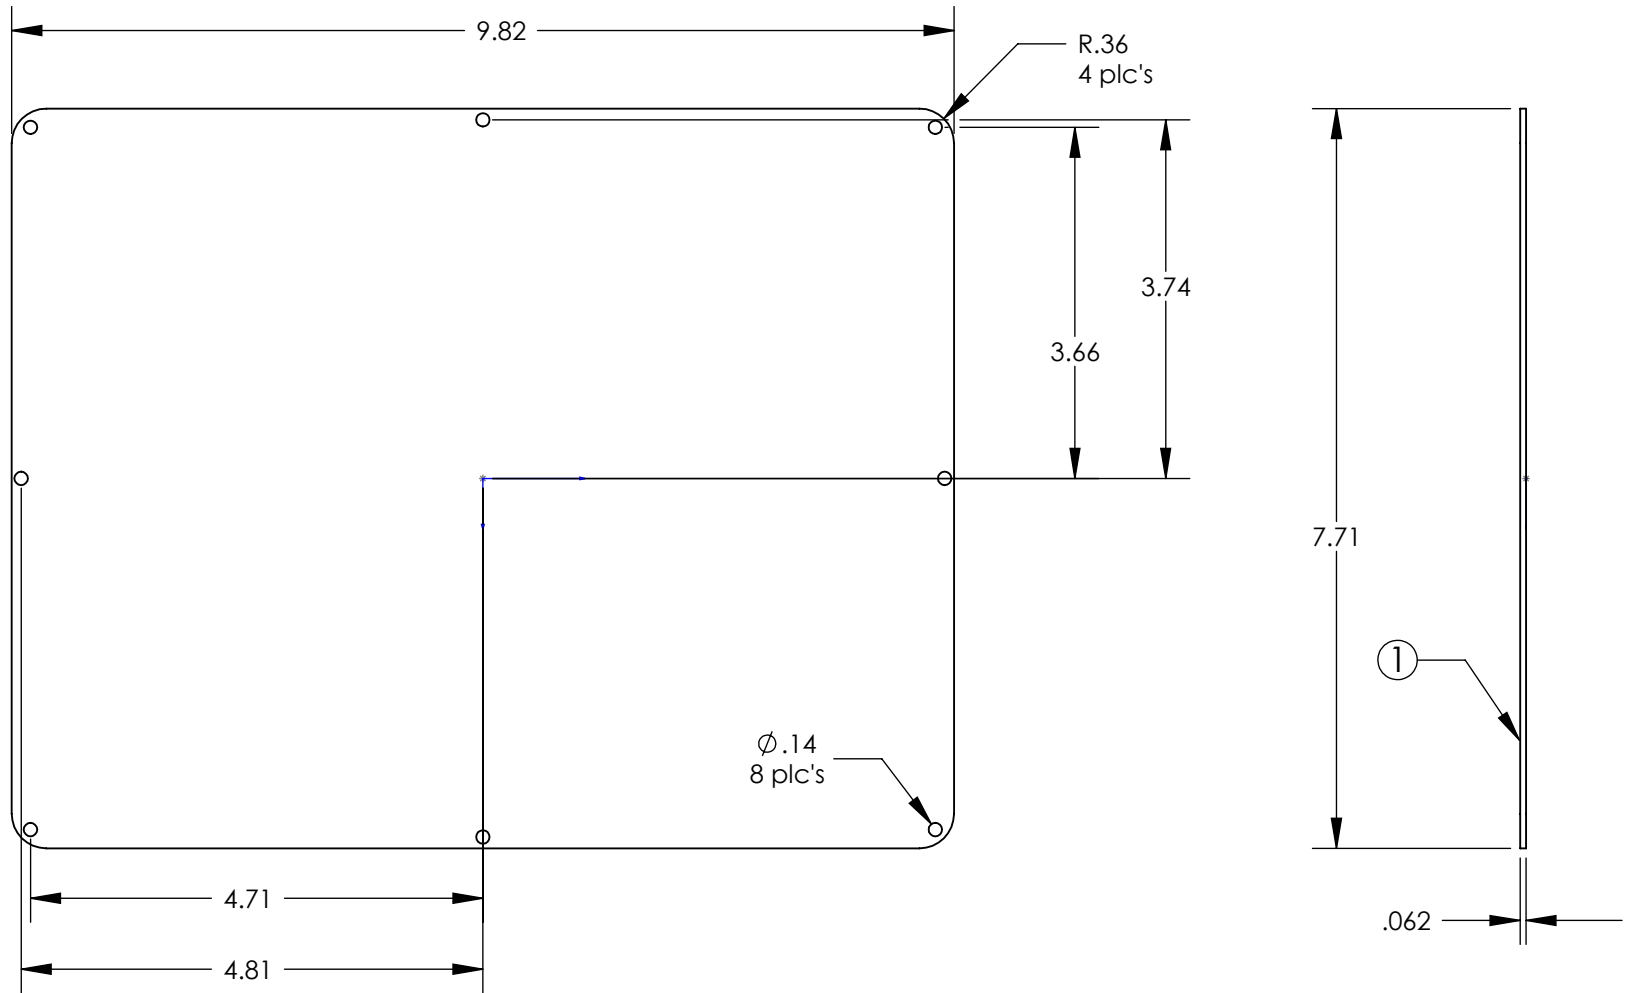

# SERPAC Electronic Enclosures 7350T 300 TOP PANEL KIT

**NOTES:**

- 1) PVC film this side.
- 2) Panel Kit includes:
  - 1 pc of pn 7151 120top aluminum panel.
  - 8 pcs of pn 6005 screws (#4 X 3/8").

### NOTES:

1) PVC film this side.

### 2) Panel Kit includes:

1 pc of pn 7152 120 bottom aluminum panel.

1 pc of pn 8101 Instrument panel O-ring for 120.

8 pcs of pn 8000 O-ring.

8 pcs of pn 6005 screws (#4 X 3/8").