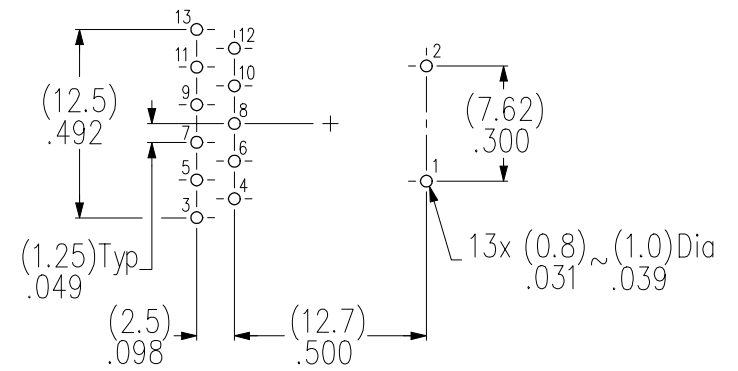

MATERIALS

Base: Glass Fiber Reinforced PBT
Terminals: Brass/Beryllium Copper

FOOTPRINT

NKK®
SWITCHES

7850 East Gelding Drive • Scottsdale, AZ 85260
 Phone (480) 991-0942 • Fax (480) 998-1435
 www.nkkswitches.com • email: sales@nkkswitches.com

APPROVED BY:		DRAWN BY:		DATE:	
SCALE: 2/1		PART NUMBER: AT9704-02YC Socket		REV: A	