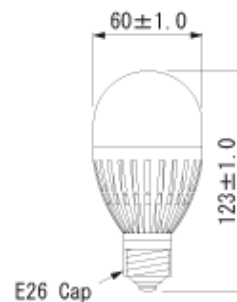

☰ Lightbulb Type LED Lamps

R-B15L1 Incandescent

8W Diffuse Type

Power Consumption	8W
Luminous Flux	550lm
Ra	75
Input Voltage	AC100V
Weight	180g
Cap/Base	E26
Illuminance (Directly Under)	85lx
Lifespan	40,000h

*Dimming not supported.

External Dimensions (Unit: mm)

Lightbulb Type LED Lamps list

Product	Specifications	Emission Color
---------	----------------	----------------

Seamless LED Lighting

- Lineup
- Installation Example