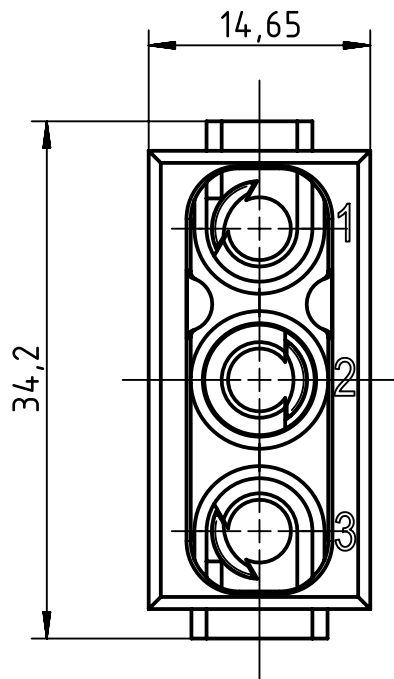

1 2 3 4 5 6

A
B
C
D

outer diameter of wire up to 7.8 mm

	All rights reserved Department EL PD - DE	All Dimensions in mm Original Size DIN A4			Scale 1:1	Free size tol.	Ref.
		HARTING Electric GmbH & Co. KG D-32339 Espelkamp	Created by SPRENB	Inspected by GRIEPENSTROH	Standardisation TIEMANNA	Date 2013-09-17	State Final Release
		Title Han 3 Mod M-c 40A				Doc-Key / ECM-Nr. 100086336/UGD/014/A 500000066360	
		Type TB	Number 09 14 003 3002			Rev. A	Page 1/1