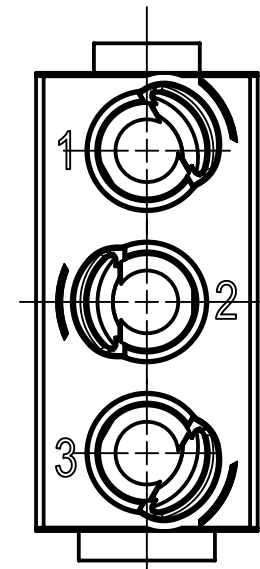

1 2 3 4 5 6

A
B
C
D

outer diameter of wire up to 7.8 mm

	All rights reserved Department EL PD - DE	All Dimensions in mm Original Size DIN A4			Scale 1:1	Free size tol.	Ref.
		HARTING Electric GmbH & Co. KG D-32339 Espelkamp	Created by SPRENB	Inspected by GRIEPENSTROH	Standardisation TIEMANNA	Date 2013-09-17	State Final Release
		Title Han 3 Mod M-c 40A				Doc-Key / ECM-Nr. 100086336/UGD/014/A 500000066360	
		Type TB	Number 09 14 003 3002			Rev. A	Page 1/1