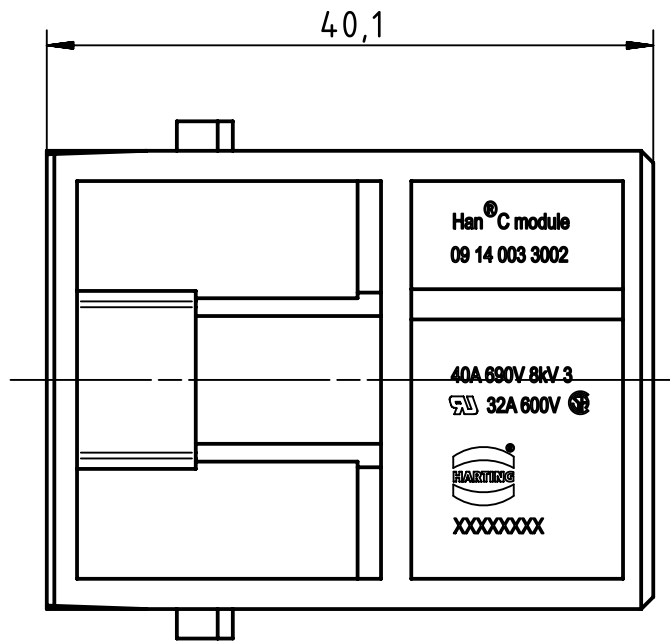

1 2 3 4 5 6

A
B
C
D

outer diameter of wire up to 7.8 mm

	All rights reserved Department EL PD - DE	All Dimensions in mm Original Size DIN A4			Scale 1:1	Free size tol.	Ref.
		HARTING Electric GmbH & Co. KG D-32339 Espelkamp	Created by SPRENB	Inspected by GRIEPENSTROH	Standardisation TIEMANNA	Date 2013-09-17	State Final Release
		Title Han 3 Mod M-c 40A				Doc-Key / ECM-Nr. 100086336/UGD/014/A 500000066360	
		Type TB	Number 09 14 003 3002			Rev. A	Page 1/1