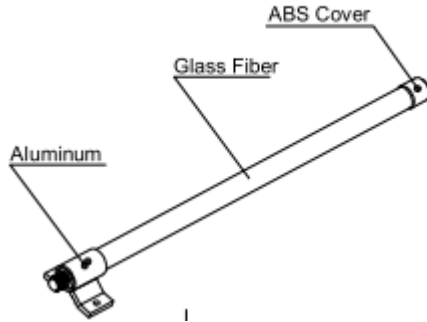

## 5. Smith Chart

## 6. Radiation Patterns

Vertical  
E-plane co-pol ----- 3-dB beam-with=15 Deg

Horizontal  
 H-plane co-pol ----- 3-dB beam-width=360 Deg

# 7. Mechanical Drawing

	Name	Material	Finish	QTY
1	OMB.242 Antenna	Glass Fiber	White	1
2	Cover	ABS	Silver	1
3	Holder	Aluminum	Silver	1
4	N Type(F)	Brass	Ni Plated	1
5	M6 U Type Screw	Stainless Steel	Silver	1
6	M6 Washer	Stainless Steel	Silver	2
7	M6 Nut	Stainless Steel	Silver	2