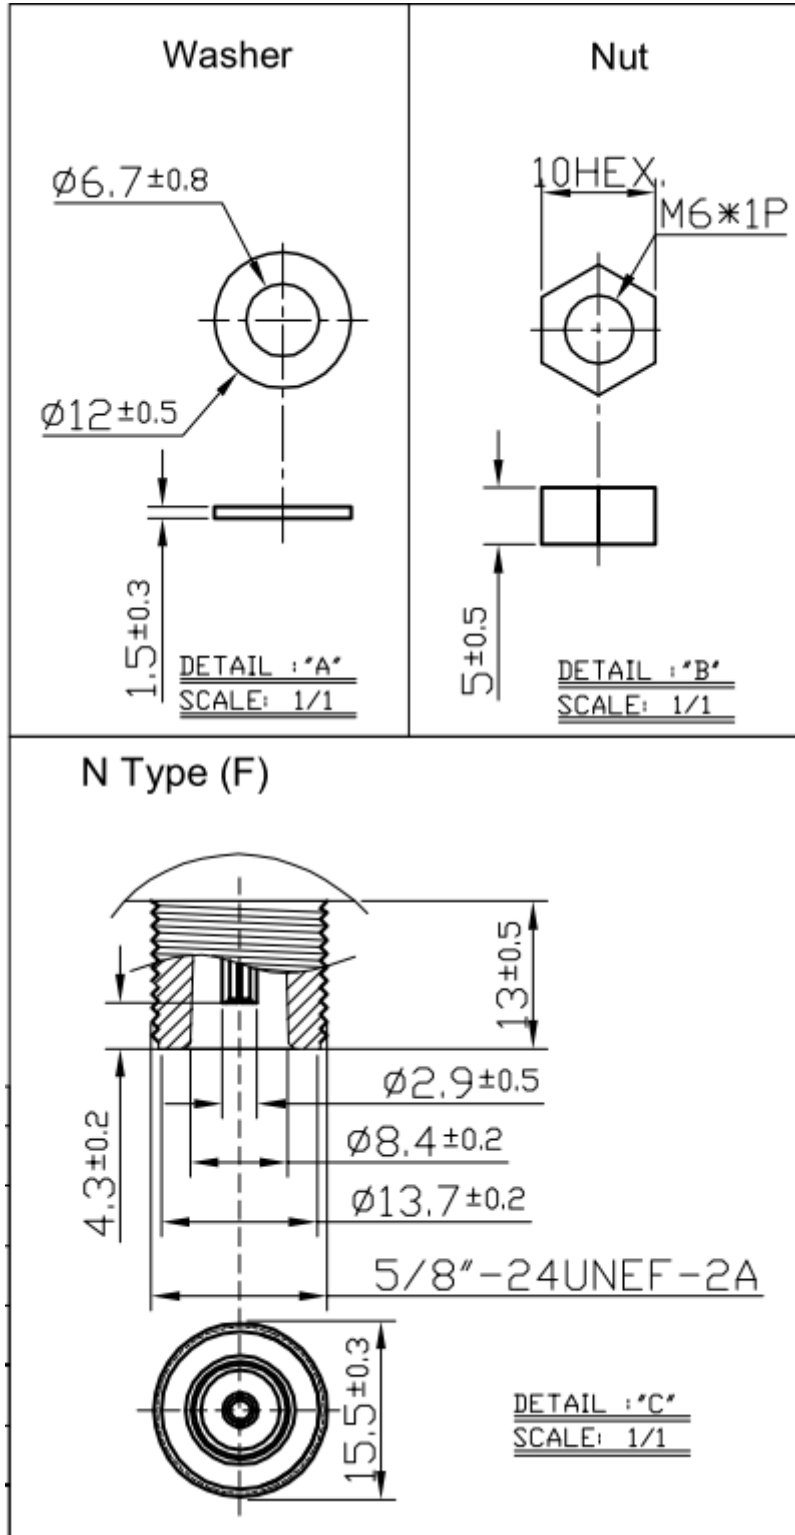

7.1 Connector Drawing