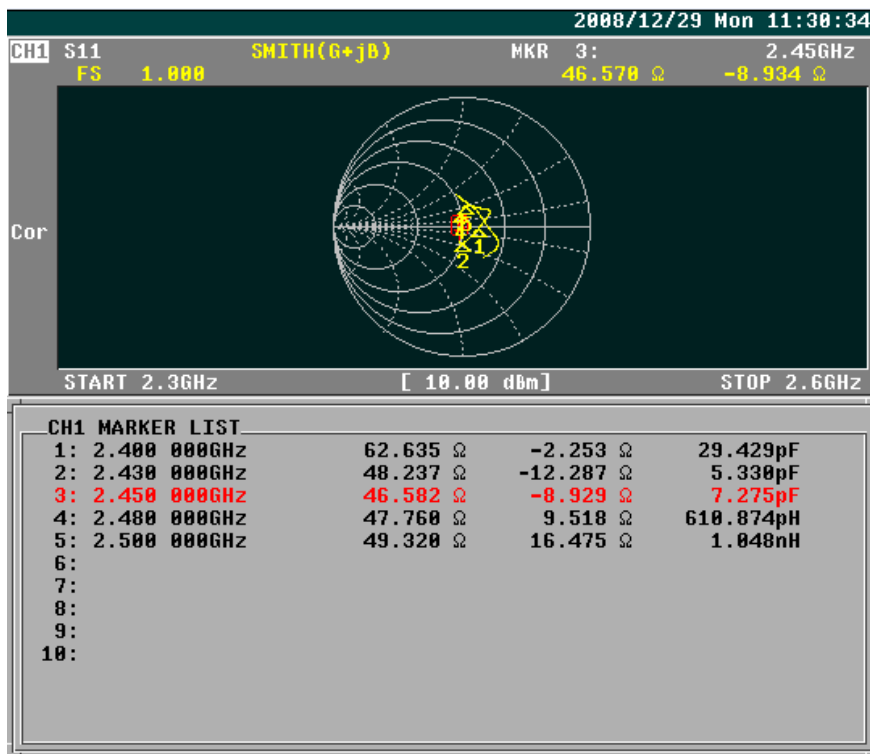

5. Smith Chart