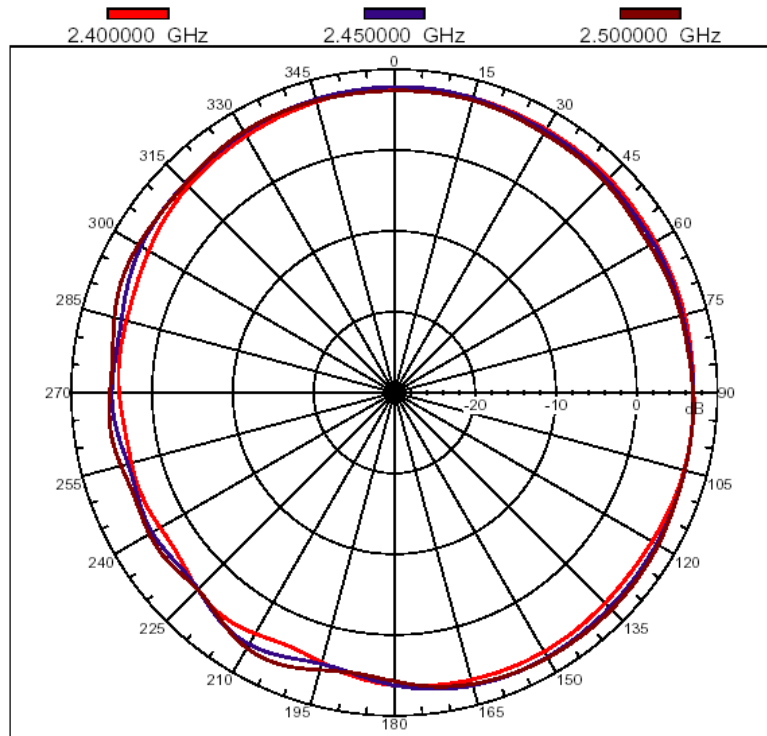

## 4. VSWR

## 5. Smith Chart

## 6. Radiation Patterns

Vertical  
E-plane co-pol ----- 3-dB beam-with=15 Deg

Horizontal  
 H-plane co-pol ----- 3-dB beam-width=360 Deg