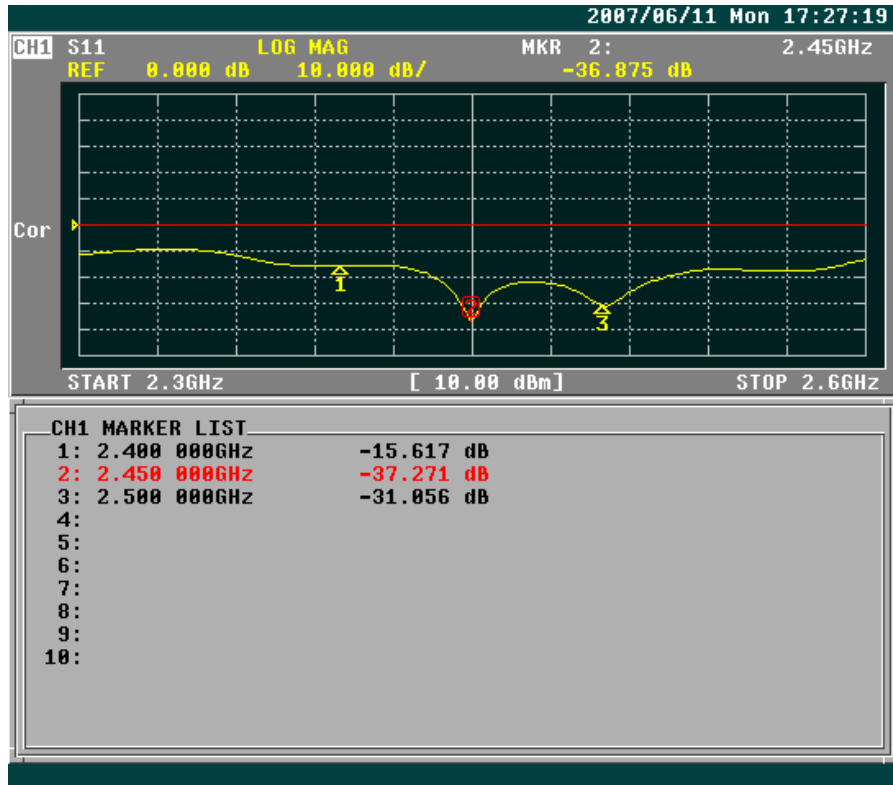

2.2 Mechanical Specifications

1	Connector	1 x N Type Female
2	Connector Location	Bottom
3	Dimensions (L*W*D)	Length 523mm, Diameter 70mm
4	Radome Diameter	24mm
5	Weight (& Mounting Bracket max)	380g
6	Internal Material	Copper
7	Radome Material	White Fiberglass
6	Mounting Options	U-Bolt(Stainless steel)
	Mounting	32-45mm Stainless Steel U-Type Screw

2.3 Environmental Ratings

1	Temperature	-40°C to +80°C
2	Wind Survival	>150mph

3. Return Loss