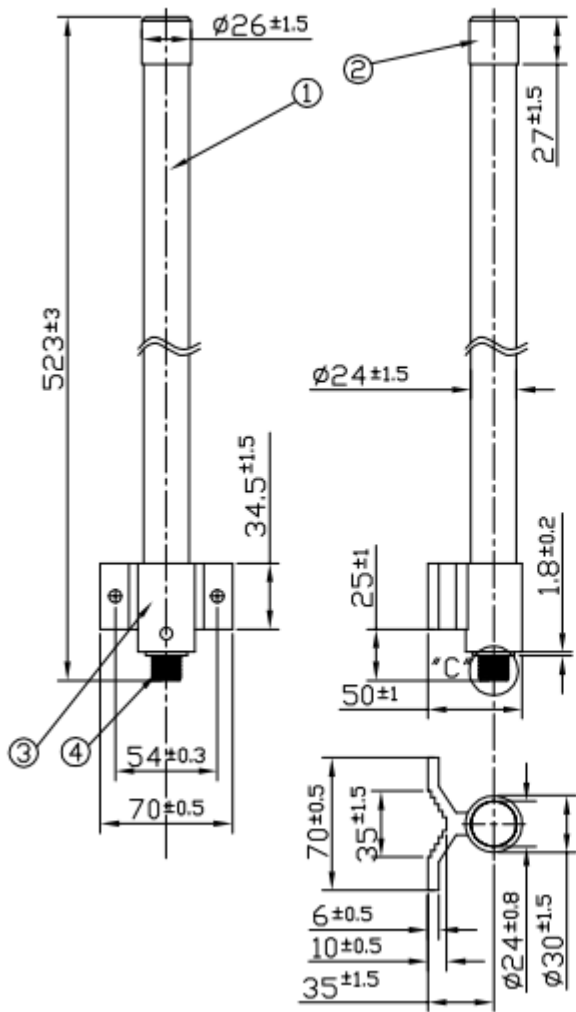

7. Mechanical Drawing

	Name	Material	Finish	QTY
1	OMB.242 Antenna	Glass Fiber	White	1
2	Cover	ABS	Silver	1
3	Holder	Aluminum	Silver	1
4	N Type(F)	Brass	Ni Plated	1
5	M6 U Type Screw	Stainless Steel	Silver	1
6	M6 Washer	Stainless Steel	Silver	2
7	M6 Nut	Stainless Steel	Silver	2