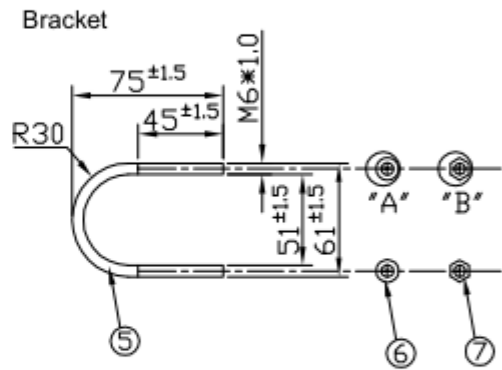

7. Mechanical Drawing

	Name	Material	Finish	QTY
1	OMB.242 Antenna	Glass Fiber	White	1
2	Cover	ABS	Silver	1
3	Holder	Aluminum	Silver	1
4	N Type(F)	Brass	Ni Plated	1
5	M6 U Type Screw	Stainless Steel	Silver	1
6	M6 Washer	Stainless Steel	Silver	2
7	M6 Nut	Stainless Steel	Silver	2