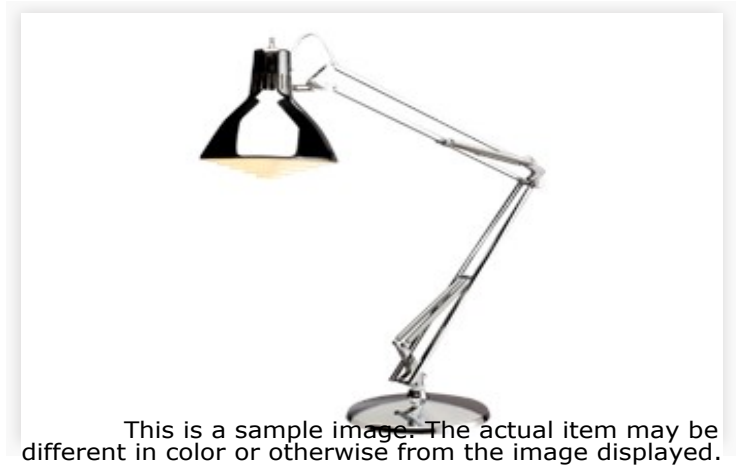

LS
K110670002
 Old item no.: LS1EWT

**LS1EWT LS LIGHT, 45" ARM WITH WEIGHTED
 BASE WHITE**

Luxo's most versatile and best-selling Industrial task light. As part of Luxo's Classic Task Light Series, the LS couples classic styling with superior arm technology and is well-suited for a variety of applications. A 23W compact fluorescent lightsource and internal reflector provide greater light output with minimal heat. Weighted base mount. Color: white.

This is a sample image. The actual item may be different in color or otherwise from the image displayed.

Lightsource

Number of lamps	1
Lamp base	E 2 6
Lamp power (W)	2 3
Lightsource	T 3

Dimensions

Net weight (kg)	0
Gross weight (lb.)	2 7
Arm length (in.)	4 5

Optic

Material of reflector	Aluminum
Color of reflector	White
Material of diffuser	Polycarbonate

Termination

Mounting	Table/desk base
Cord length (ft)	6

Ballast

Type of Ballast	High frequency
-----------------	----------------