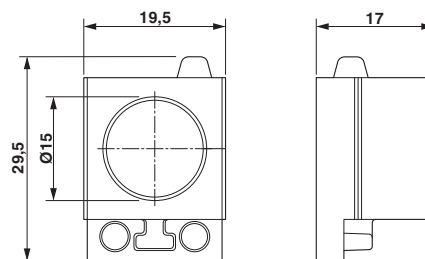

Small, slotted cable sleeves suitable for one cable with a diameter of 14 ... 15 mm, material: SEBS

Key commercial data

Packing unit	1 pc
Weight per Piece (excluding packing)	6.0 GRM
Custom tariff number	85472000
Country of origin	Poland

Technical data

Dimensions

External cable diameter	1x 14 mm ... 15 mm
-------------------------	--------------------

Ambient conditions

Degree of protection	IP54
	IP55 (when using a CES-B...-SFFS-PLBK sealing frame with screw locking)
Ambient temperature (operation)	-40 °C ... 80 °C (static)

Drawings

Dimensioned drawing

Dimensional drawing