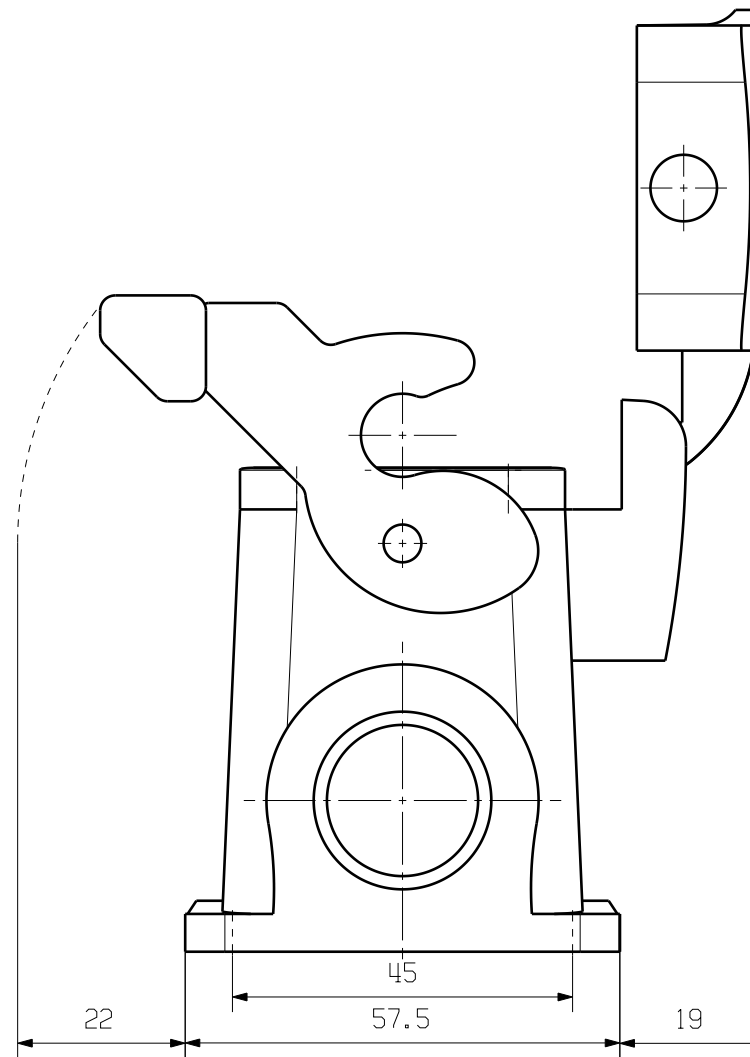

MASSE OHNE TOLERANZ SIND KEINE PRUEFMASSE
DIMS. WITHOUT TOLERANCE ARE NOT CONTROL DIMS.

WEITERGABE SOWIE VERVIELFÄLTIGUNG DIESES DOKUMENTS, VERWERTUNG UND MITTEILUNG SEINES INHALTS SIND VERBOTEN, SOWEIT NICHT AUSDRUECKLICH GESTATET.
ZUWIDERHANDLUNGEN VERPFLICHTEN ZU SCHADENERSATZ. ALLE RECHTE FUER DEN FALL DER PATENT-, GEBRAUCHSMUSTER- ODER GESCHMACKSMUSTEREINTRAGUNG VORBEHALTEN.
THE REPRODUCTION, DISTRIBUTION AND UTILIZATION OF THIS DOCUMENT AS WELL AS THE COMMUNICATION OF ITS CONTENTS TO OTHERS WITHOUT EXPLICIT AUTHORIZATION IS PROHIBITED.
OFFENDERS WILL BE HELD LIABLE FOR THE PAYMENT OF DAMAGES. ALL RIGHTS RESERVED IN THE EVENT OF THE GRANT OF A PATENT, UTILITY MODEL OR DESIGN.

5	COVER	ALUMINIUM WITH POWDER COATING
4	SEALING	NBR
3	LOCKING	STAINLESS STEEL
2	LOCKING BOLTS	STAINLESS STEEL
1	BASE HOUSING	ALUMINIUM WITH POWDER COATING
ROHSTOFF-NR. R.PART NO.	TYP PART NAME	WERKSTOFF MATERIAL

MAX. NRN./NOS. ?		CAT.NO.: 1901480000	
MODIFICATION		DRAWING NO. ISSUE NO.	
Weidmüller		HDC 24B SDLU 1M25G	
SCALE: 1/1		SOCKELGEHAEUSE	
SUPERSEDES:		BASE HOUSING	
DRAWN 21.10.2005 YANG_A		PRODUCT FILE:	
RESPONSIBLE			
CHECKED 31.10.2005 ZHANG_T			
APPROVED