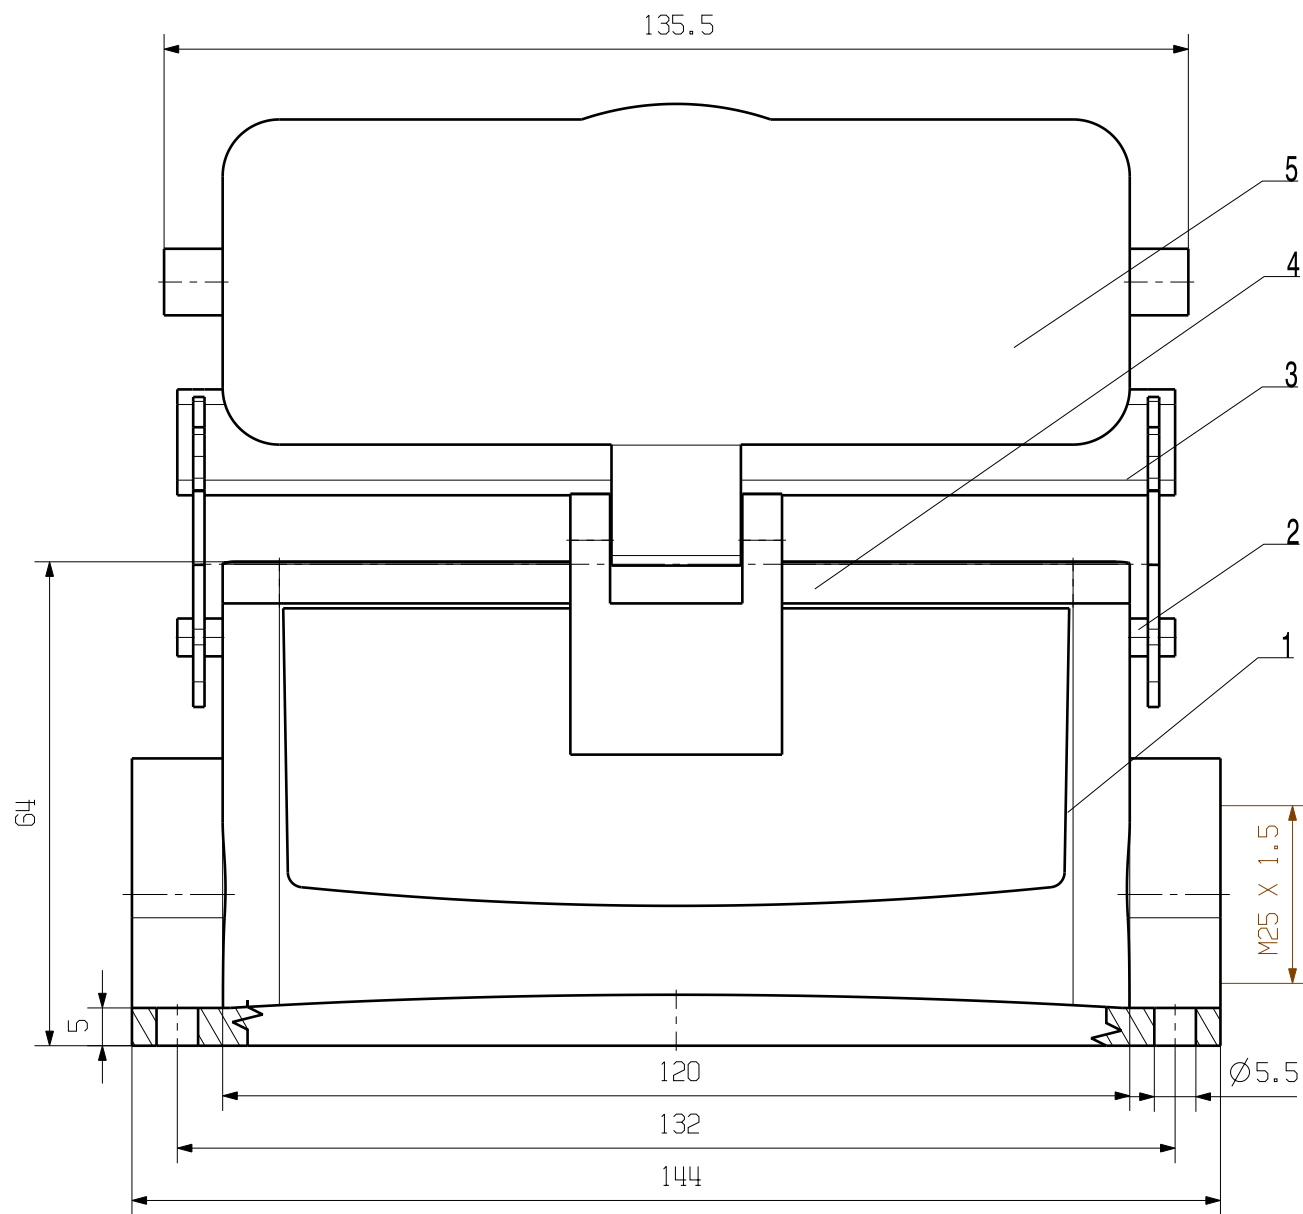

MASSE OHNE TOLERANZ SIND KEINE PRUEFMASSE
DIMS. WITHOUT TOLERANCE ARE NOT CONTROL DIMS.

WEITERGABE SOWIE VERVIELFÄLTIGUNG DIESES DOKUMENTS, VERWERTUNG UND MITTEILUNG SEINES INHALTS SIND VERBOTEN, SOWEIT NICHT AUSDRUECKLICH GESTATET.
ZUWIDERHANDLUNGEN VERPFLICHTEN ZU SCHADENERSATZ. ALLE RECHTE FUER DEN FALL DER PATENT-, GEBRAUCHSMUSTER- ODER GESCHMACKSMUSTEREINTRAGUNG VORBEHALTEN.
THE REPRODUCTION, DISTRIBUTION AND UTILIZATION OF THIS DOCUMENT AS WELL AS THE COMMUNICATION OF ITS CONTENTS TO OTHERS WITHOUT EXPLICIT AUTHORIZATION IS PROHIBITED.
OFFENDERS WILL BE HELD LIABLE FOR THE PAYMENT OF DAMAGES. ALL RIGHTS RESERVED IN THE EVENT OF THE GRANT OF A PATENT, UTILITY MODEL OR DESIGN.

5	COVER	ALUMINIUM WITH POWDER COATING
4	SEALING	NBR
3	LOCKING	STAINLESS STEEL
2	LOCKING BOLTS	STAINLESS STEEL
1	BASE HOUSING	ALUMINIUM WITH POWDER COATING
ROHSTOFF-NR. R.PART NO.	TYP PART NAME	WERKSTOFF MATERIAL

MAX. NRN./NOS. ?		CAT.NO.: 1901480000	
MODIFICATION		DRAWING NO. ISSUE NO.	
Weidmüller		HDC 24B SDLU 1M25G	
SCALE: 1/1		SOCKELGEHAEUSE	
SUPERSEDES:		BASE HOUSING	
DRAWN 21.10.2005 YANG_A		PRODUCT FILE:	
RESPONSIBLE			
CHECKED 31.10.2005 ZHANG_T			
APPROVED